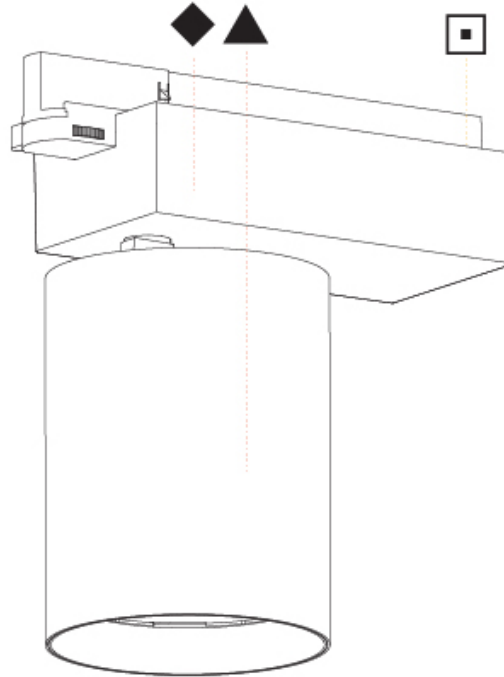

Beam Angle: 8
Adjustability: Rotational 340°; Tilt 90°

RATINGS AND CERTIFICATIONS

Certified By: Certified for North American Standards
IP rating: IP20

PROJECT

TYPE

SPECIFIER

QUANTITY

DATE