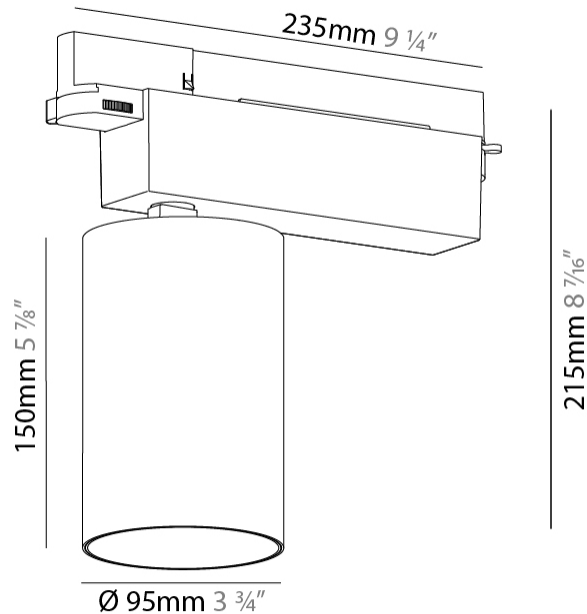

GENERAL

Series: Centriq
Subseries: Centriq 95
Brand: Prolicht
Division: Architectural
Mounting Type: Track
Mounting Location: Ceiling
Subcategory: Spots

PHYSICAL

Shape: Cylinder
Diameter (mm): 95
Diameter (in): 3 3/4
Length (mm): 235
Length (in): 9 1/4
Height (mm): 150
Height (in): 5 7/8
Light Distribution: Adjustable / Direct
Weight (kg): 1.4
Weight (lbs): 3.08
Fixture Finish: SSR / BKV / CWI / CRY / HAB / LAG / UFT / ITA / RUA / RUR / MIC / FTG / MYG / TWT / LOD / PUS / FRO / FUP / KIA / POP / BLS / SPG / MEY / GOH / GUM / CHC / COM / ABZ / JAG / OBR / MOS / ROR
Fixture Material: Aluminum

ELECTRICAL

Lamp Type: LED (Zhaga Standard)
Input Wattage (W): 12/ 15
Total Output Wattage (W): 10.8 / 13.5
Dimming: Tri-Mode (Non-Dimming and Phase Dimming (120Vac only) and 0-10V Dimming)
Driver Included: Yes
Driver Location: Integrated
Driver Type: Constant Current - Universal
Driver Class: Class 2
Input Voltage (V): 120 - 277
Constant Current (MA): 350

LED

Number of LEDs: 1
Color Temperature (°K): 2700 / 3000 / 3500 / 4000
Max. Delivered Lumen (lm): 830 / 930 / 1009 / 1030
Nominal Lumen (lm): 960 / 1070 / 1157 / 1180
CRI: >90 CRI
Lamp Life (hrs): 50000
Upon Request: Special Color Temperature Special Led

OPTICAL

Beam Angle: 8
Adjustability: Rotational 340°; Tilt 90°
Upon Request: Special Beam Angles

RATINGS AND CERTIFICATIONS

Certified By: Certified for North American Standards
IP rating: IP20